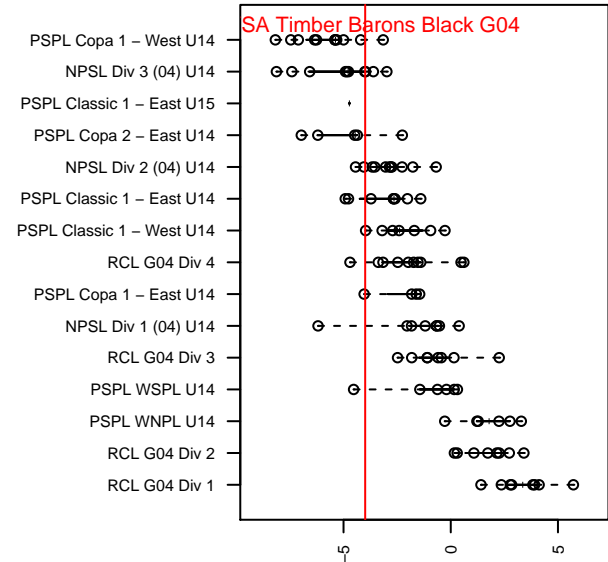

CYSA Timber Barons Black G04

Cowlitz Youth Soccer Assoc.
Kelso, WA
G04 total strength=955
attack=1.27 defense=2.31
fall league = PTT G04 Div 2 Red North
notes= Tomasli 2017

alt names used:
Timber Barons 04G Tomasli

Venues played:
2017 PTT G04 Division 2 Red North

CYSA Timber Barons Black G04
Dots are actual minus expected GF (blue circles) and GA (red triangles).
Blue line is smoothed change in attack strength. Red is smoothed change in defense strength.

**attack and defense variance (black dot)
relative to other teams
and top 10 in region**

**attack and defense rating
relative to others at age
and all opponents in last 13 months**

Performance relative to 13 month average

Performance relative to 13 month average

date	home		away		venue	pred.home	pred.away
2017-10-28	Pacific FC Power G04	2	CYSA Timber Barons Black G04	0	2017 PTT G04 Division 2 Red North	1.33	0.55
2017-10-22	CYSA Timber Barons Black G04	2	FSC Roses White G04	0	2017 PTT G04 Division 2 Red North	1.47	1.04
2017-10-15	Eastside Timbers Black G04	0	CYSA Timber Barons Black G04	0	2017 PTT G04 Division 2 Red North	1.17	0.40
2017-10-14	FC Salmon Creek Nemesis Blue G04	1	CYSA Timber Barons Black G04	2	2017 PTT G04 Division 2 Red North	2.70	0.73
2017-10-07	CYSA Timber Barons Black G04	1	FC Columbia County G04	0	2017 PTT G04 Division 2 Red North	1.12	0.54
2017-10-01	CYSA Timber Barons Black G04	0	SESC Swifts G04	1	2017 PTT G04 Division 2 Red North	0.79	1.26
2017-09-24	CYSA Timber Barons White G04	2	CYSA Timber Barons Black G04	2	2017 PTT G04 Division 2 Red North	0.63	1.18
2017-09-23	Washington Timbers White 2 G04	0	CYSA Timber Barons Black G04	0	2017 PTT G04 Division 2 Red North	0.43	0.77
2017-09-16	CYSA Timber Barons Black G04	0	BSC Portland Gold G04	4	2017 PTT G04 Division 2 Red North	0.22	1.48
2017-09-10	CYSA Timber Barons Black G04	1	Washington Timbers White 2 G04	1	2017 PTT G04 Division 2 Red North	0.77	0.43