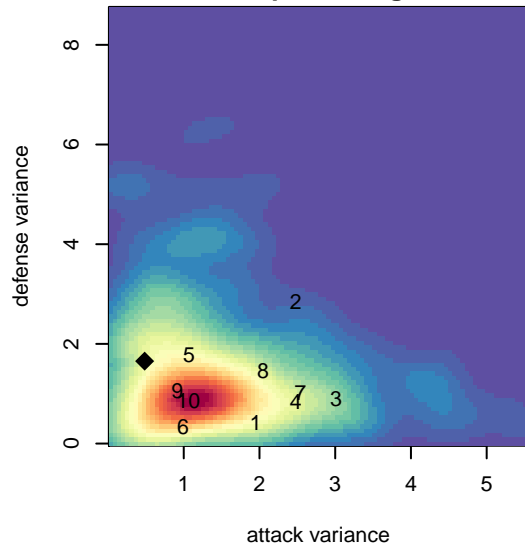

CYSA Timber Barons Black G04

Cowlitz Youth Soccer Assoc.
Kelso, WA
G04 total strength=955
attack=1.27 defense=2.31
fall league = PTT G04 Div 2 Red North
notes= Tomasli 2017

alt names used:
Timber Barons 04G Tomasli

Venues played:
2017 PTT G04 Division 2 Red North

CYSA Timber Barons Black G04
Dots are actual minus expected GF (blue circles) and GA (red triangles).
Blue line is smoothed change in attack strength. Red is smoothed change in defense strength.

**attack and defense variance (black dot)
relative to other teams
and top 10 in region**

**attack and defense rating
relative to others at age
and all opponents in last 13 months**

Performance relative to 13 month average